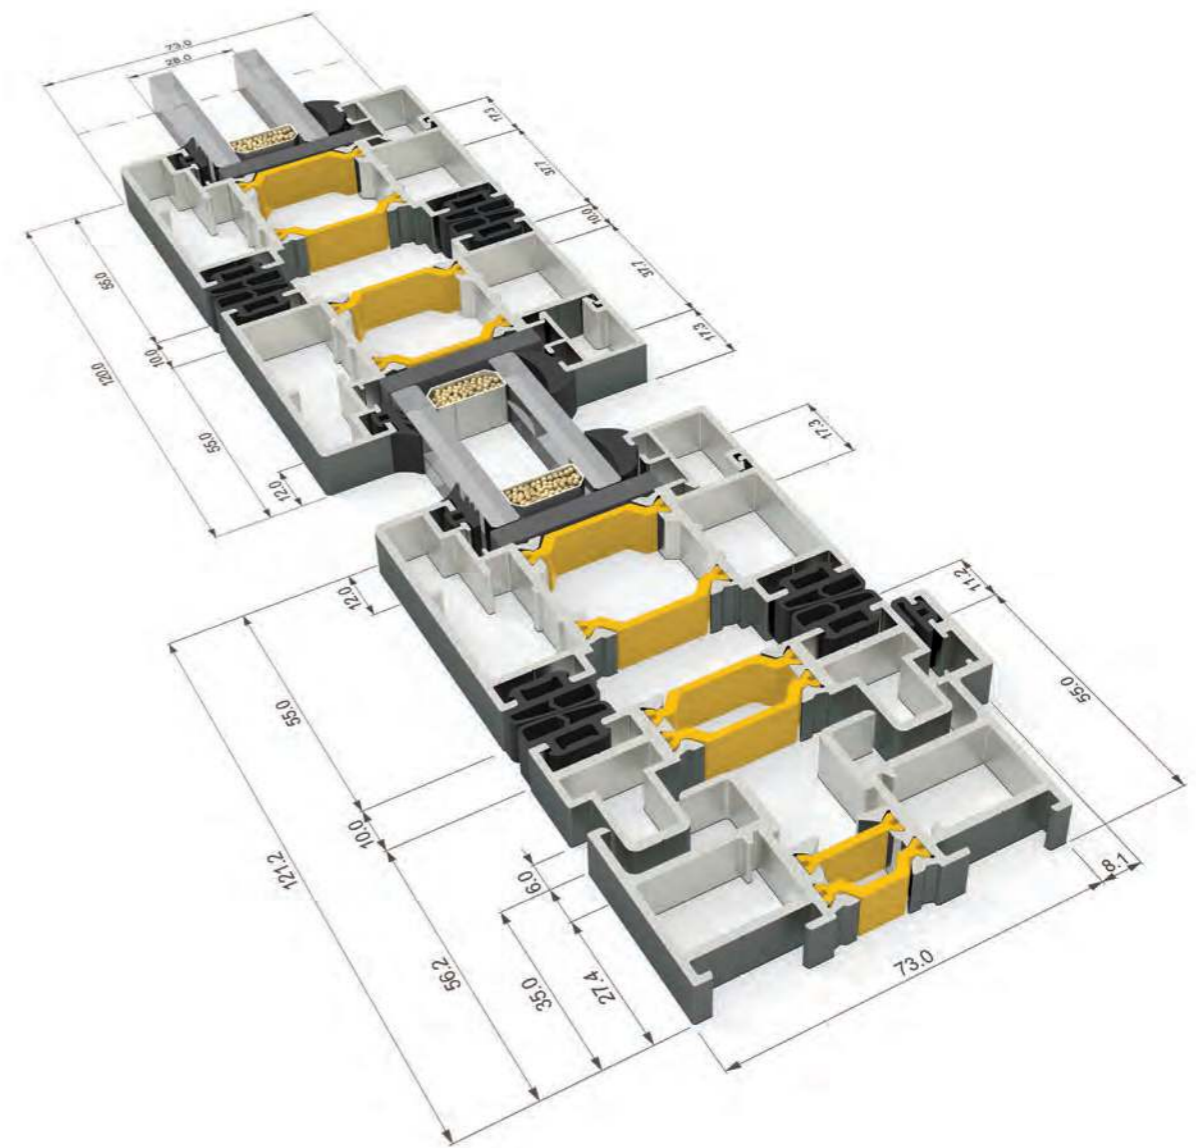

UNIFOLD

WATCH
THE WORLD
UNFOLD

FENSA
Registered Company

Glass & Glazing Federation Member

Official Police Security Initiative

UNI FOLD

THE EFFORTLESSLY SLIM NEW FOLDING SLIDING DOOR

With **just a 120mm, glass-to-glass sightline**, UniFold will open up your room to the light and bring the outside in, creating a functional, open space for living, working and entertaining.

Slim 120mm glass-to-glass sightline

Fully Adjustable for ease of installation

Can achieve PAS 24 / Secured by design

Fully openable corners

Market beating prices

Size Limits

Maximum panel width	1200 mm
Maximum panel height	3000 mm
Maximum panel weight	120 kg

FRAME DEPTH	73 mm
GLAZING THICKNESS	24-44 mm
GLAZING METHOD	Internally beaded
MINIMUM SIGHTLINE	120 mm
ENHANCED SECURITY	PAS24

PERFORMANCE	
U-VALUE	From 1.4 W/m ² K
AIR PERMEABILITY	Class 4
WATER TIGHTNESS	Class 9A
WIND RESISTANCE	Class A3

THRESHOLD HEIGHT	
STANDARD	55 mm
DEEP	67.5 mm
LOW	40 mm
ULTRA LOW	20 mm